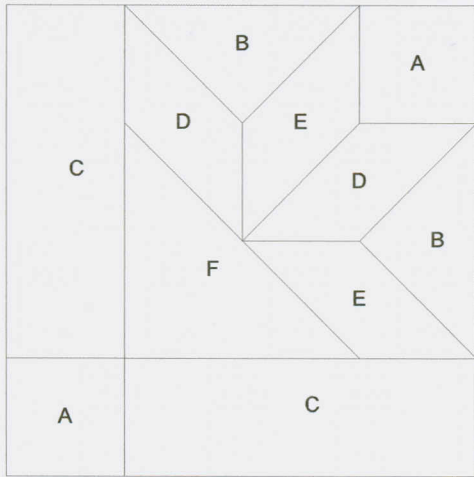

Flower Pot

Key Block (41/100 actual size)

Cutting Diagrams