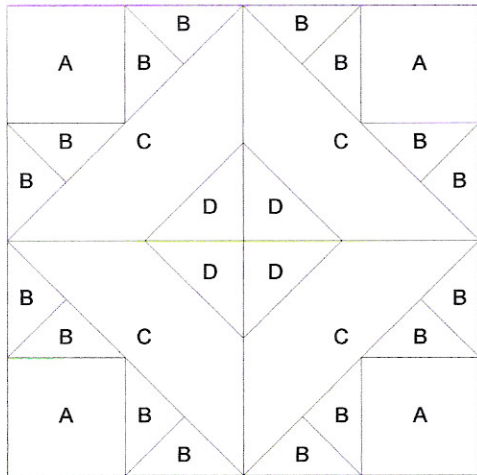

Noon & Light

Key Block (41/100 actual size)

Cutting Diagrams

Patch Count

D

2 1/8

4 patches

Noon: LIGHT 2