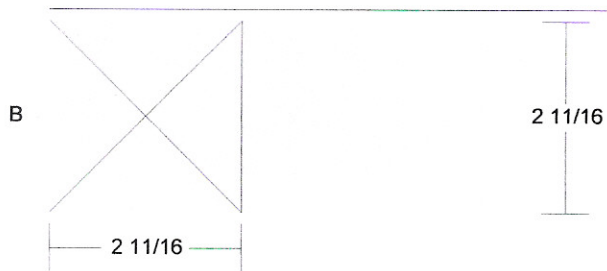

Noon & Light

Key Block (41/100 actual size)

Cutting Diagrams

Patch Count

D

2 1/8

4 patches

Noon: LIGHT 2