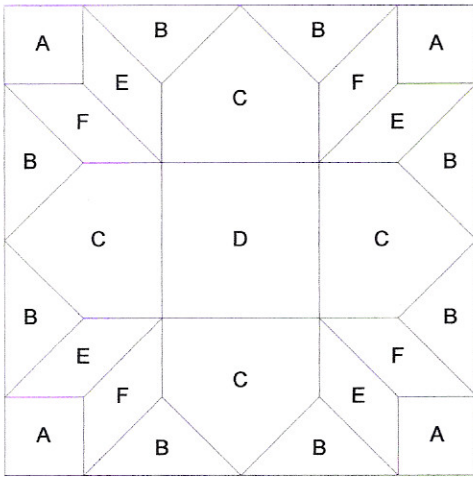

Weathervane

Key Block (41/100 actual size)

Cutting Diagrams

Patch Count

3 patches

1 patch

1 patch

3 patches

Weathervane

Key Block (29/50 actual size)

TEMPLATES