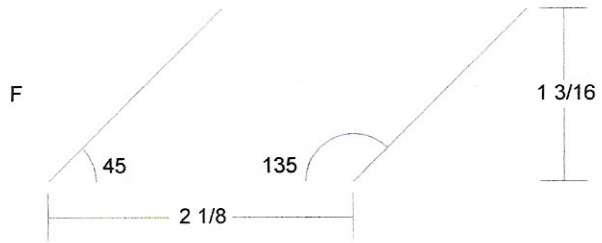

Weathervane

Key Block (41/100 actual size)

Cutting Diagrams

Patch Count

3 patches

1 patch

1 patch

3 patches

Weathervane

Key Block (29/50 actual size)

TEMPLATES