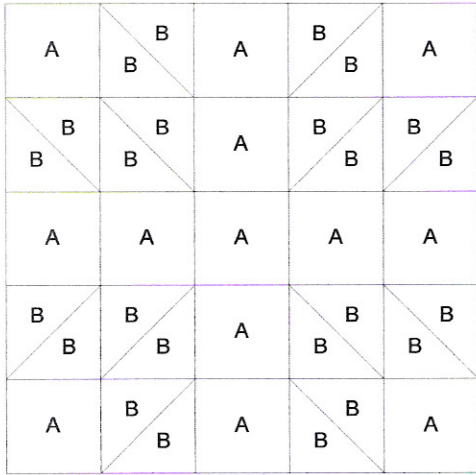

Wild Rose & Square

Key Block (41/100 actual size)

Cutting Diagrams

Patch Count