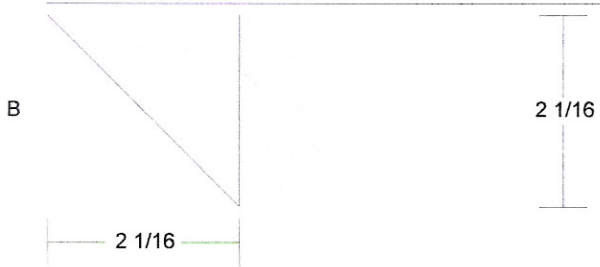

Wild Rose & Square

Key Block (41/100 actual size)

Cutting Diagrams

Patch Count